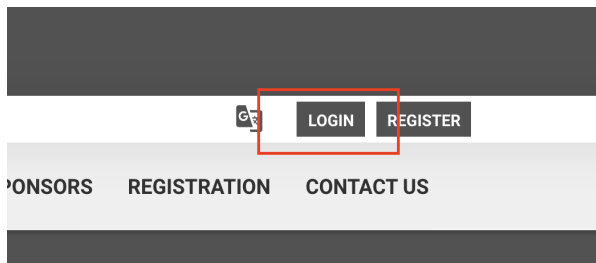

How to Enter Home Team Scores | Scotts Valley Little League

Home Team

Only team personnel (Managers, Coaches, Scorekeeper, etc.) assigned to teams in Sports Connect can enter scores.

Step #1

Login to Sports Connect via www.scottsvalleyll.org