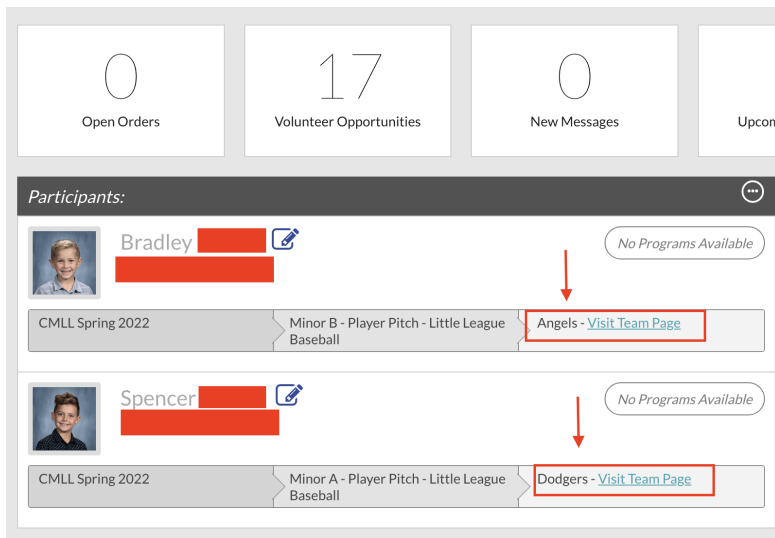

Step #3

Go to your team's Page.