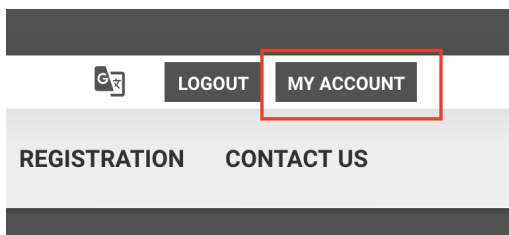

Step #2

Go to your account.