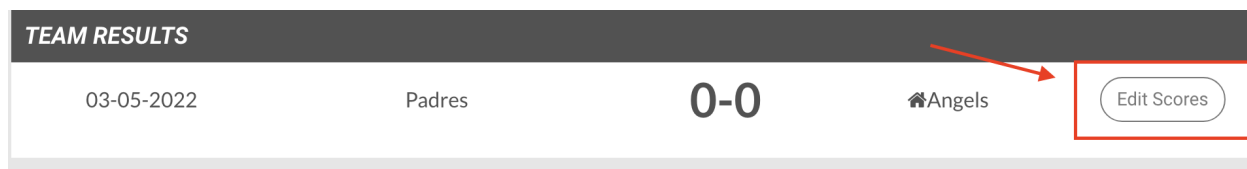

Step #5

Enter scores